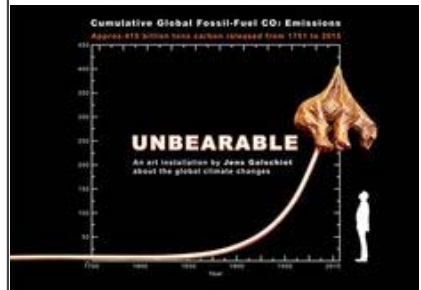

Gallery price 125$ - limited offer on Kickstarter

6. (950$) UNBEARABLE IMPALED [se foto](#)

OBS: vi har kun sat 10 styk på Crowdfundings siden til denne pris.
Original sculpture in massive bronze. 9cm Polar Bear, impaled on a steel spike.
Unique, limited edition artwork. 30 pieces, individually numbered and signed by artist Jens Galschiot.
Comes with a card, signed by the artist thanking you for supporting the art project.
Gallery price 1,200$ - time limited offer on kickstarter.

7. (1,300$) UNBEARABLE SCULPTURE. [se foto](#)

Original model of the big sculpture. Polar bear in massive bronze (9cm), impaled on a steel graph.
Unique, limited edition (20 pieces in total) artwork. Individually numbered and signed by the artist.
Comes with a card, signed by the artist thanking you for supporting the art project.
Gallery price 1,500$ - time limited offer on kickstarter.

8. (1,800$) LARGE UNBEARABLE IMPALED. [se foto](#)

OBS: vi har kun sat 5 styk på Crowdfundings siden til denne pris.
Unique, limited edition (20pieces in total) sculpture. 20cm high copper model of the original polar bear, impaled on a large steel spike.
Each is individually numbered and signed by artist Jens Galschiot.
Comes with a card, signed by the artist thanking you for supporting the art project.
Gallery price 2200$ - time limited offer on kickstarter.
OBS: vi har kun sat 5 styk på Crowdfundings siden

*****