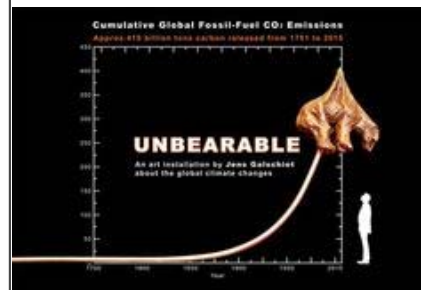

7. (1,300$) UNBEARABLE SCULPTURE. [se foto](#)

Original model of the big sculpture. Polar bear in massive bronze (9cm), impaled on a steel graph.
Unique, limited edition (20 pieces in total) artwork. Individually numbered and signed by the artist.
Comes with a card, signed by the artist thanking you for supporting the art project.
Gallery price 1,500$ - time limited offer on kickstarter.

8. (1,800$) LARGE UNBEARABLE IMPALED. [se foto](#)

OBS: vi har kun sat 5 styk på Crowfundings siden til denne pris.
Unique, limited edition (20pieces in total) sculpture. 20cm high copper model of the original polar bear, impaled on a large steel spike.
Each is individually numbered and signed by artist Jens Galschiot.
Comes with a card, signed by the artist thanking you for supporting the art project.
Gallery price 2200$ - time limited offer on kickstarter.
OBS: vi har kun sat 5 styk på Crowfundings siden

*****

Generel info om Galschiot

Abrahams Børn: Se introduktions-mail om kunst- og dialogprojektet "Abrahams børn"
[introfilm om fundamentalism](#) og Film fra opstilling og fernisering fra [Niller Madsen](#) og [Jens Schlosser](#).